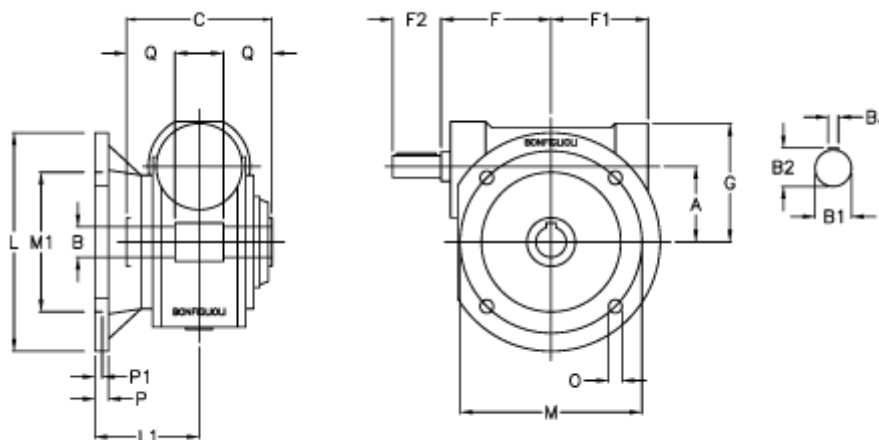

Article number: 3901185015500

Description: Worm gear with solid input shaft
VF 185FC-15-HS

Measures

a	= 185.4	F1 = 205	P = 22
B	= 60	F2 = 70	P1 = 13
B1	= 40	g = 267	Q = 65.0
B2	= 43	L = 400	
B3	= 12	L1 = 155.5	
C	= 190	m = 350	
Description	= VF 185FC-xx-HS	M1 = 280	
F	= 214.5	O = 22	